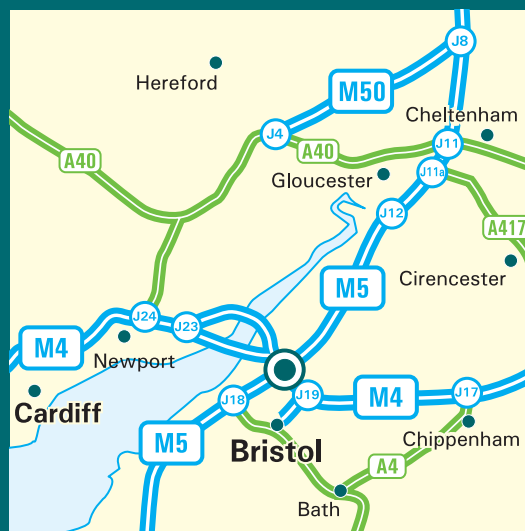

Lodge on the Park.com

How to find us

From M4 East & West

Join M5 (South West) and keep to the nearside lane as lanes merge. Junction 16 (M5) is only a short distance from the M4. At the exit, stay in the left filter lane, turning left at the roundabout, heading towards Bristol/Filton. Move across to the centre lane ready for the next (large) roundabout. You will see the hotel on your right. To reach the hotel turn right into the Aztec Business Park and then left at the small roundabout. Take the next (immediate) left turn and then straight on. The hotel carpark is just to the right.

From M5 North

Leave the M5 at junction 16 (from the North it is close by after passing under the M4/M5 interchange). Be sure to move over to the nearside lane ready for Junction 16. Then proceed as above.

From M5 South

Leave the M5 at Junction 16. At the junction roundabout turn right. At the next roundabout you will see the hotel on your right. To reach the hotel, turn right into the Aztec Business Park and then left at the small roundabout. Take the next (immediate) left turn and then straight on. The hotel carpark is just to the right.