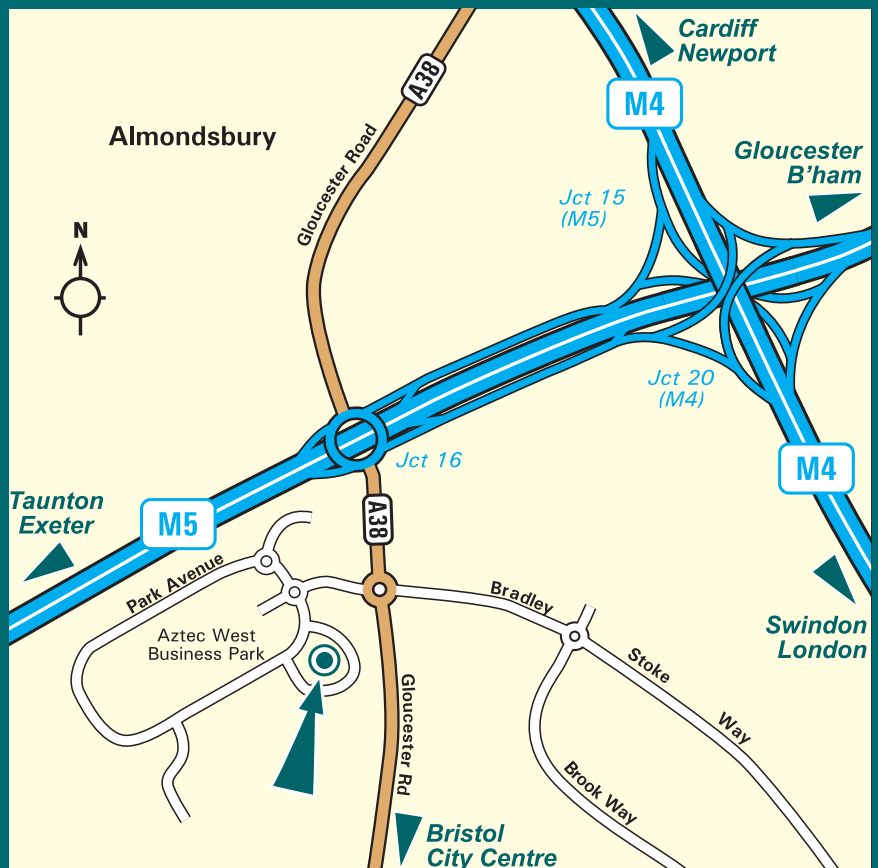

Lodge on the Park.com

How to find us

From M4 East & West

Join M5 (South West) and keep to the nearside lane as lanes merge. Junction 16 (M5) is only a short distance from the M4. At the exit, stay in the left filter lane, turning left at the roundabout, heading towards Bristol/Filton. Move across to the centre lane ready for the next (large) roundabout. You will see the hotel on your right. To reach the hotel turn right into the Aztec Business Park and then left at the small roundabout. Take the next (immediate) left turn and then straight on. The hotel carpark is just to the right.

From M5 North

Leave the M5 at junction 16 (from the North it is close by after passing under the M4/M5 interchange). Be sure to move over to the nearside lane ready for Junction 16. Then proceed as above.

From M5 South

Leave the M5 at Junction 16. At the junction roundabout turn right. At the next roundabout you will see the hotel on your right. To reach the hotel, turn right into the Aztec Business Park and then left at the small roundabout. Take the next (immediate) left turn and then straight on. The hotel carpark is just to the right.